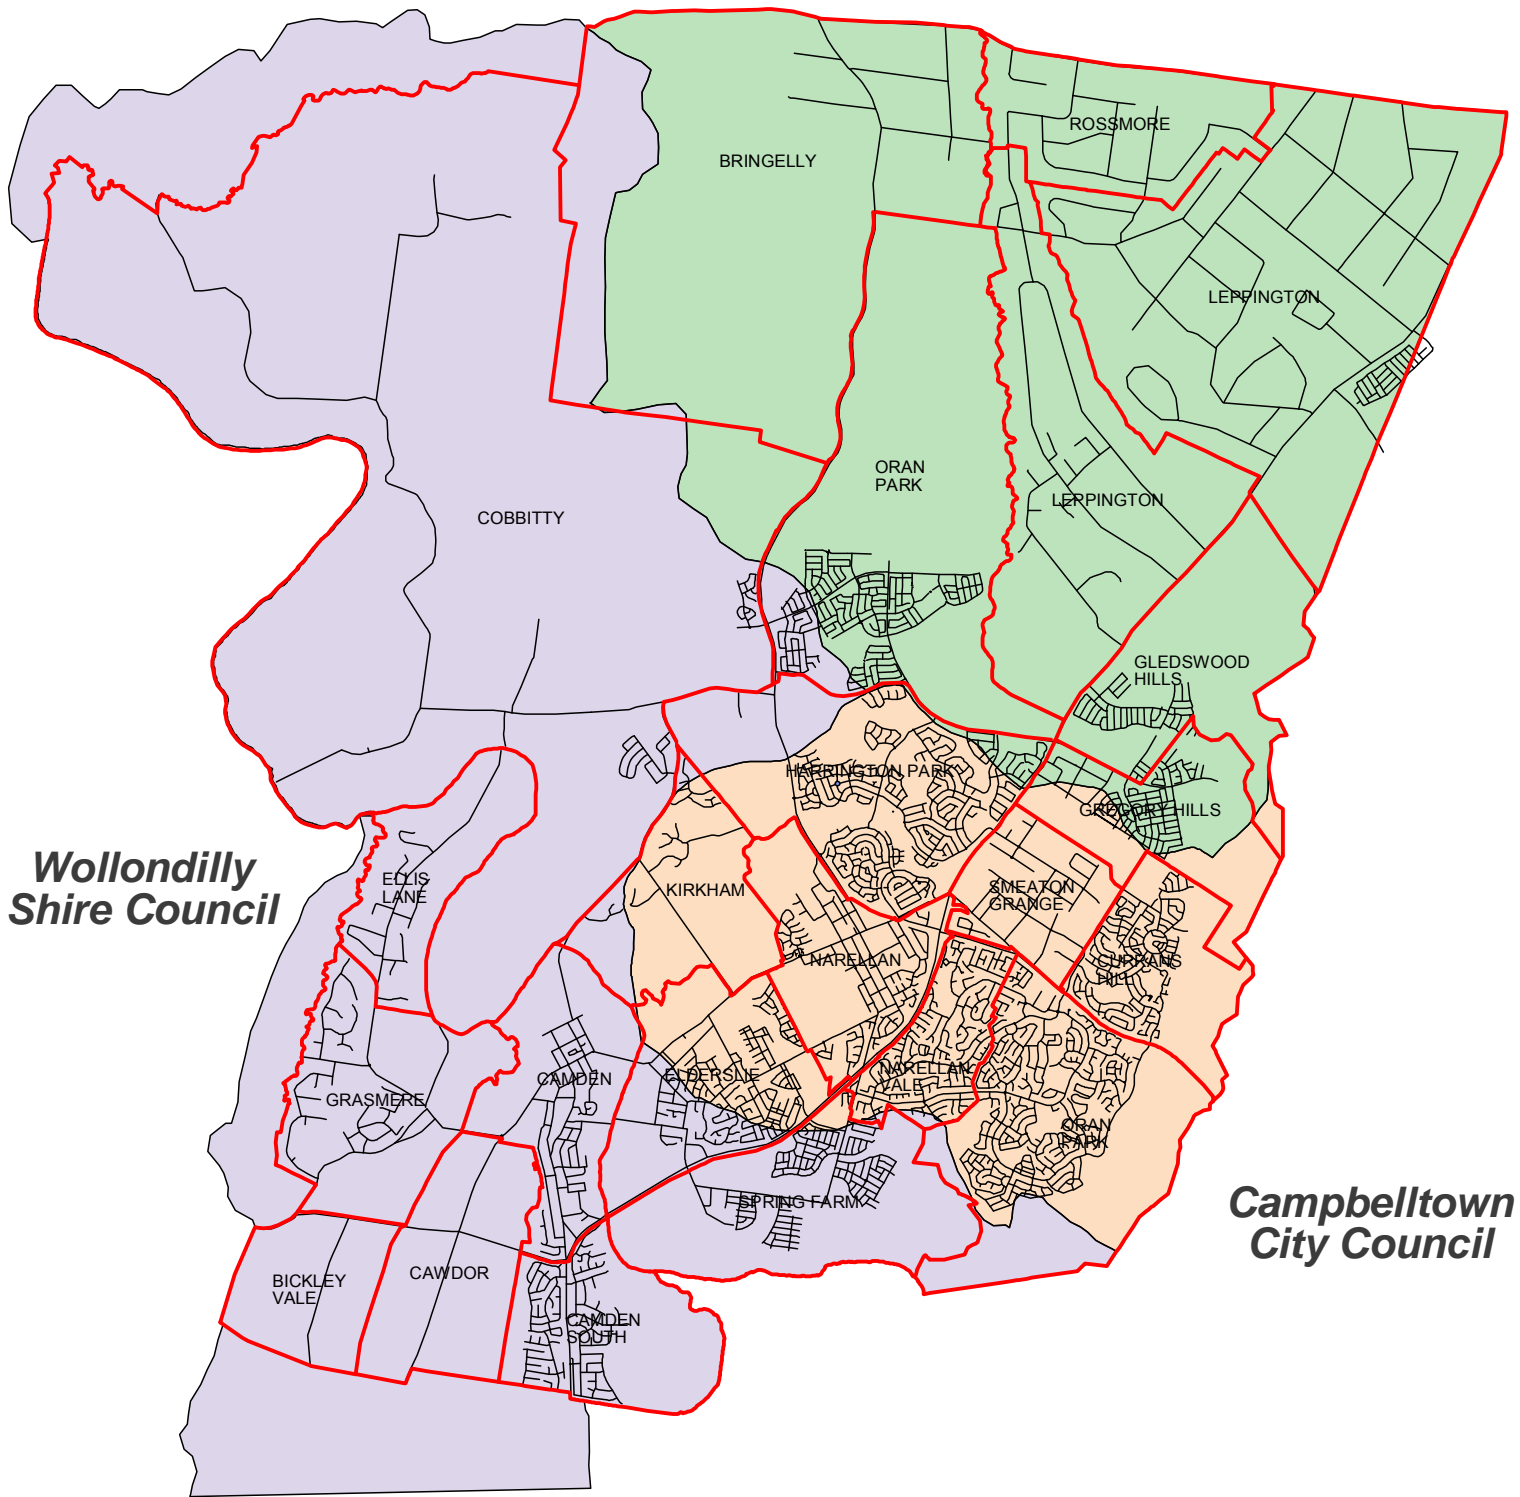

# Liverpool City Council

**Wollondilly  
Shire Council**

**Campbelltown  
City Council**

- Nepean River Catchment Excluding Narellan Creek Catchment
- Upper South Creek Catchment
- Narellan Creek Catchment

This map has been prepared from Council records by the Land Information section. If you intend to rely on this information you should have this verified.

Camden Council accepts no responsibility for any errors or omissions. This map should not be reproduced without the permission of Camden Council.