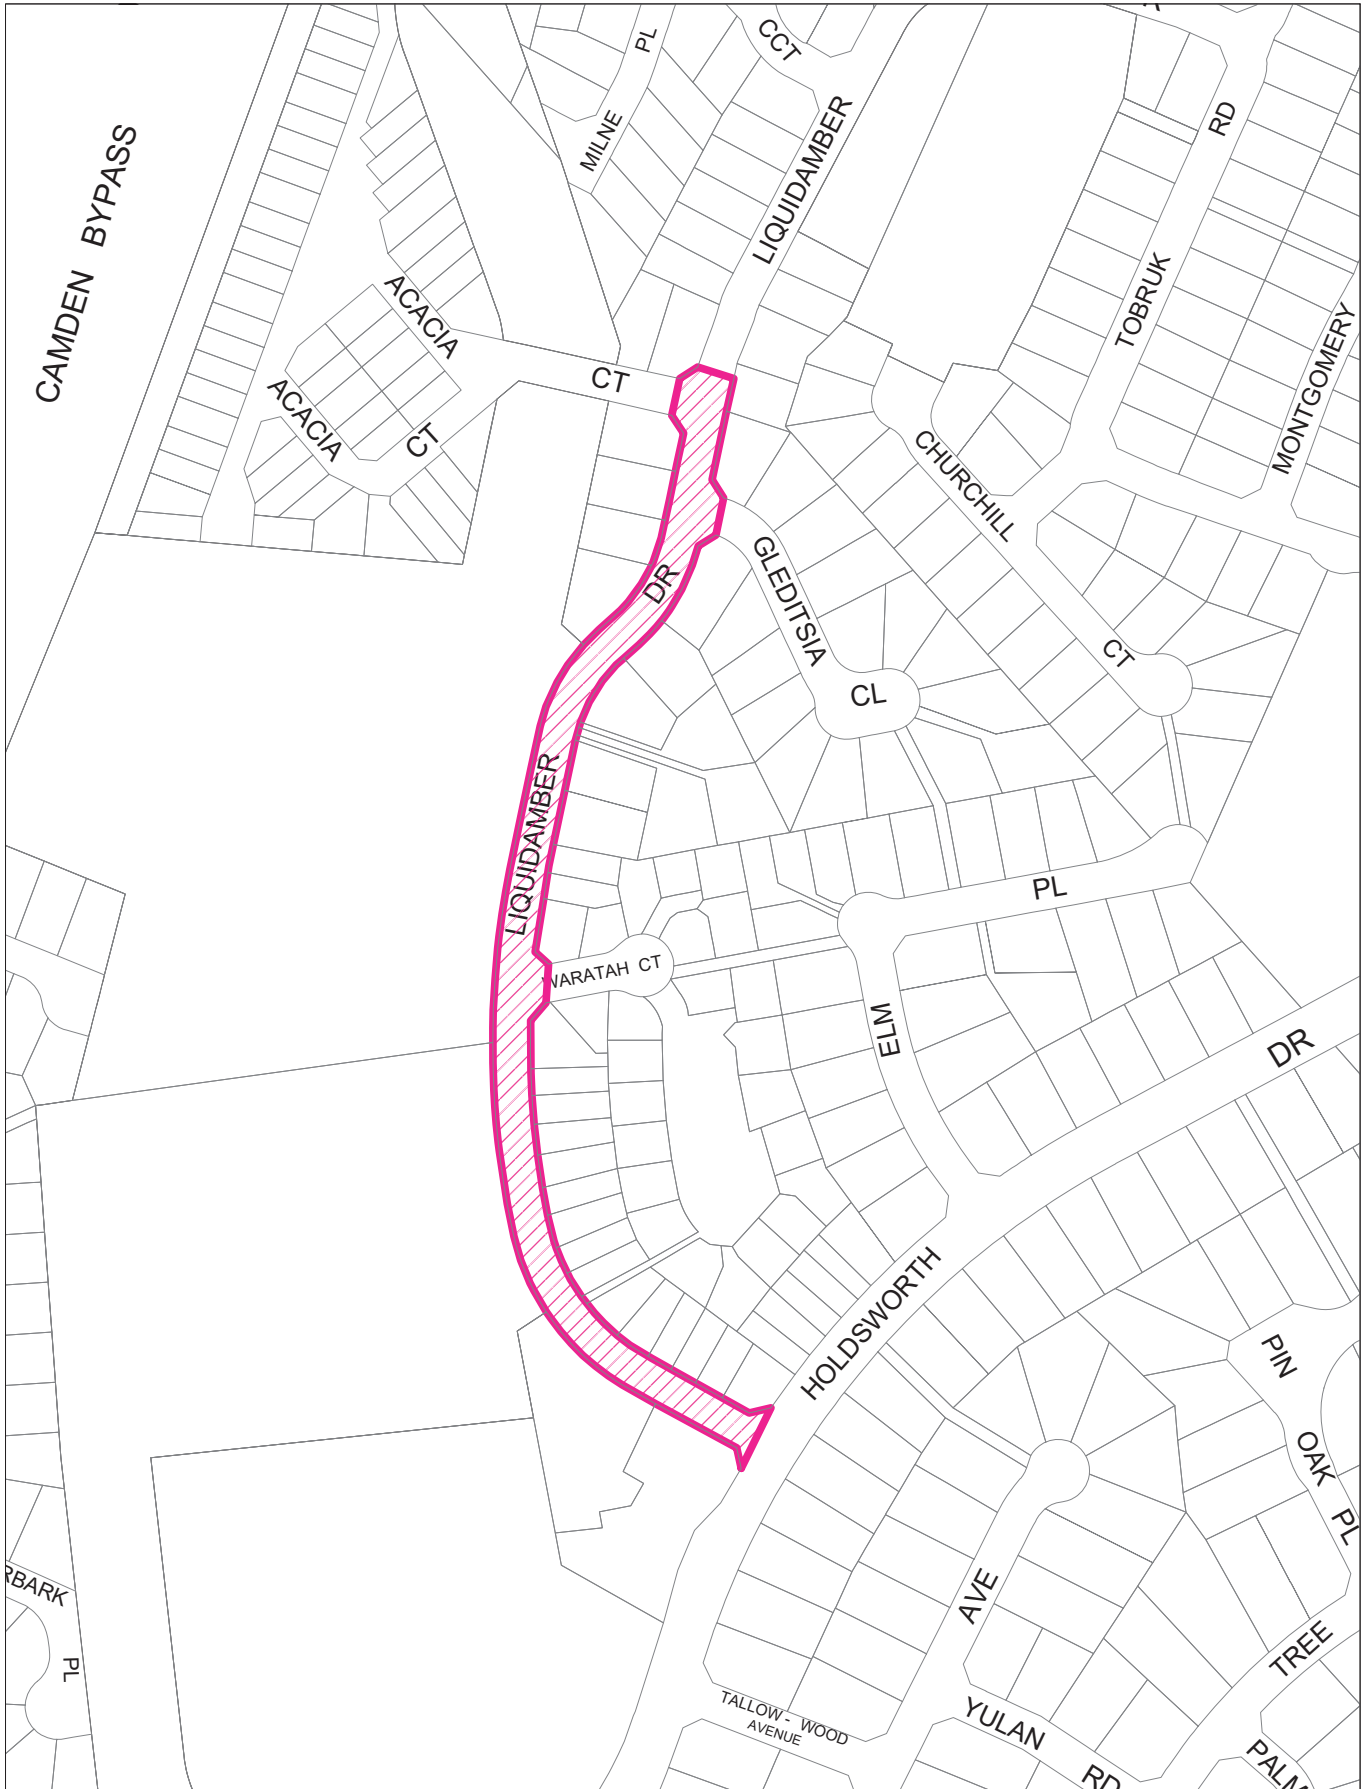

Narellan Vale – Alcohol Free Zone

- Liquidamber Drive, Narellan Vale – Between Holdsworth Drive and Acacia Court

Key

Alcohol Free Zone

Narellan Vale Alcohol Free Zone

“ Effective from February 2013 to January 2017”

Scale 1 : 3000