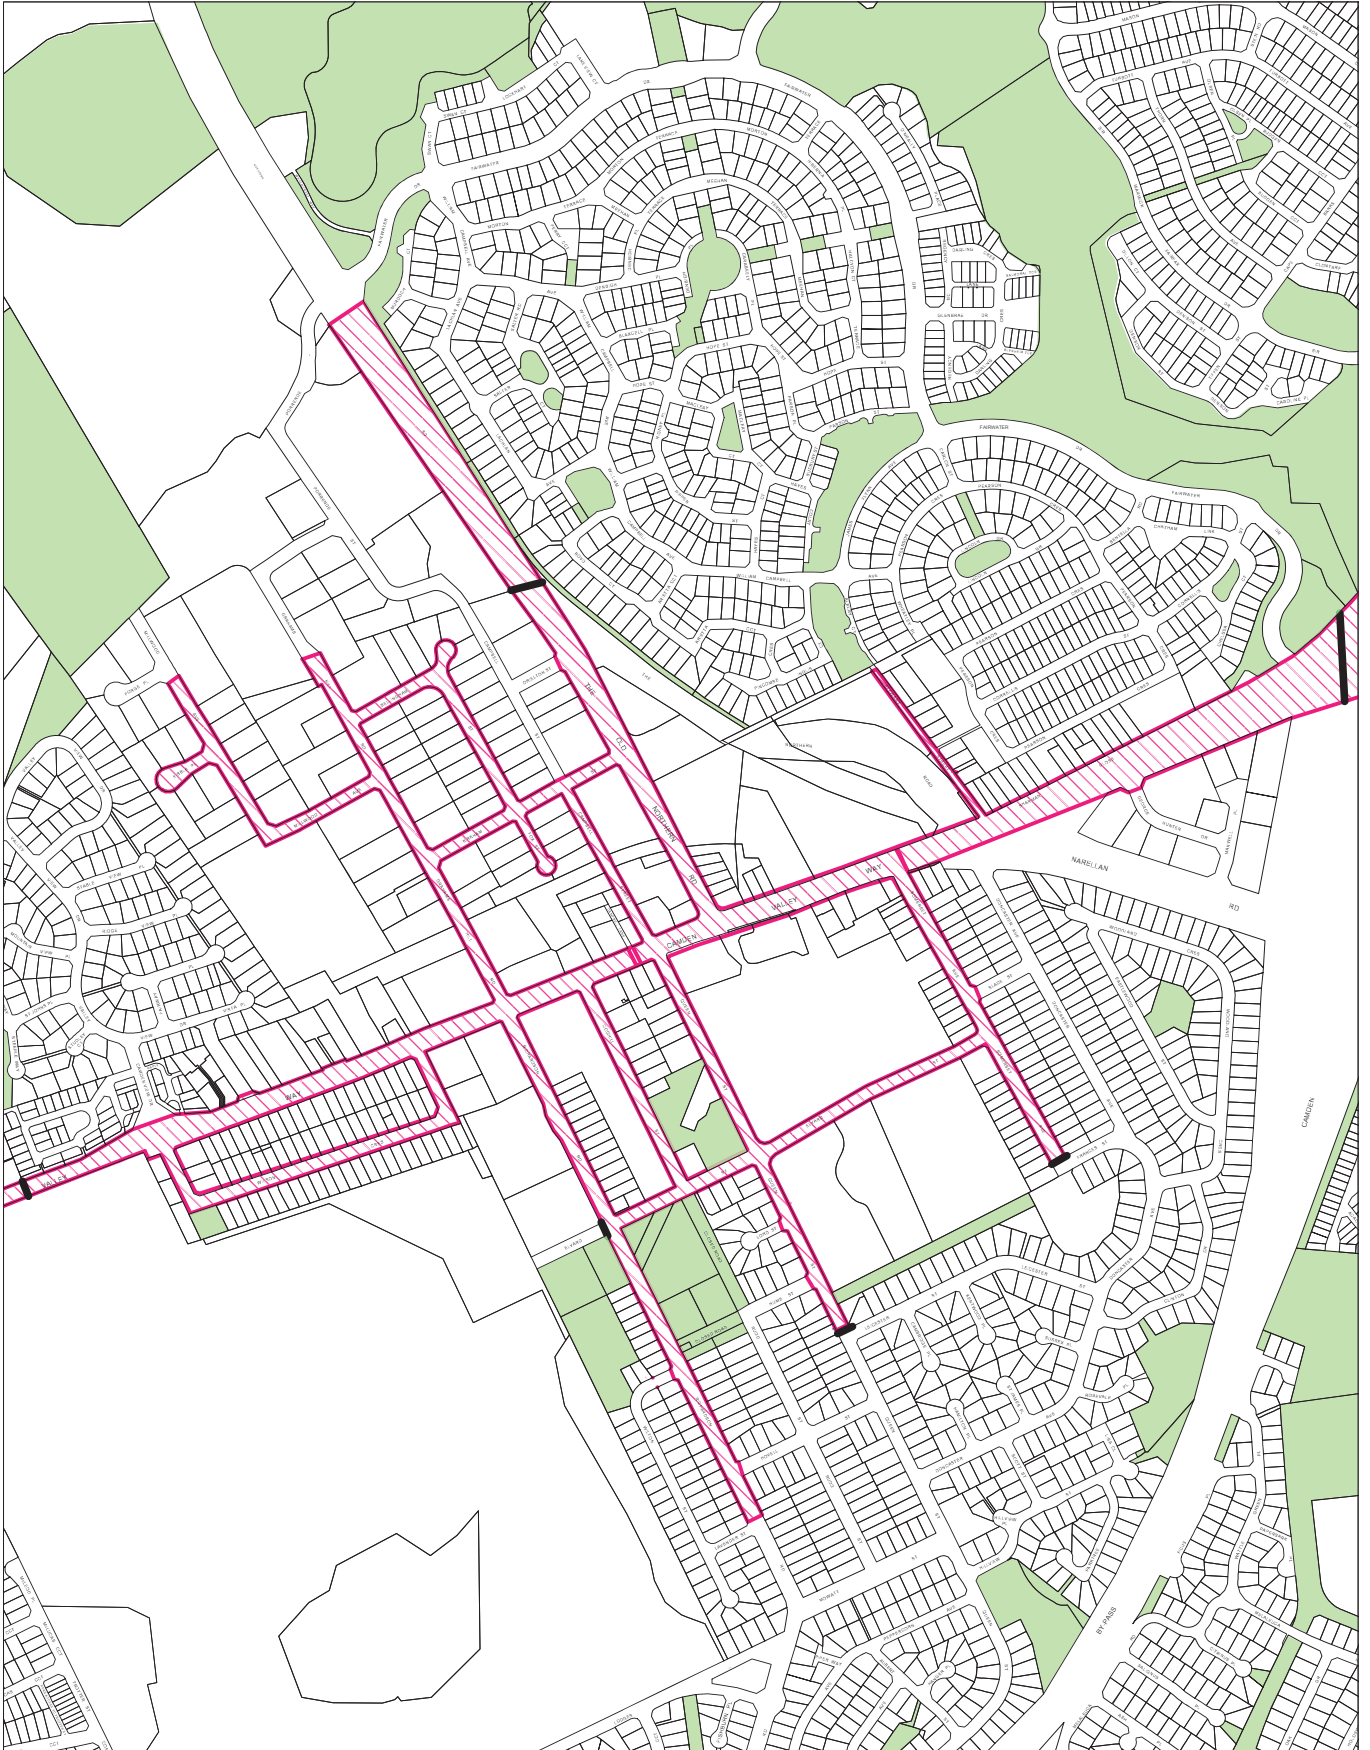

Narellan Town Centre – Alcohol Free Zones

- Camden Valley Way, Narellan – As denoted on map
- Wilson Crescent, Narellan
- Richardson Road, Narellan
- Grahams Hill Road, Narellan
- Millwood Avenue, Narellan
- Kibble Place, Narellan
- Bellingham Street, Narellan
- Fox Street, Narellan
- Kirkham Street, Narellan
- The Northern Road, Narellan – As denoted on map
- Campbell Street, Narellan – Between Kirkham Street and Camden Valley Way
- Queen Street, Narellan – Between Camden Valley Way and Leicester Street
- Coghill Street, Narellan
- Elyard Street, Narellan
- Somerset Avenue, Narellan

Key

-  Reserves
-  End of Zone
-  Subject Area

Narellan Alcohol Free Zone

Scale 1 : 11000 