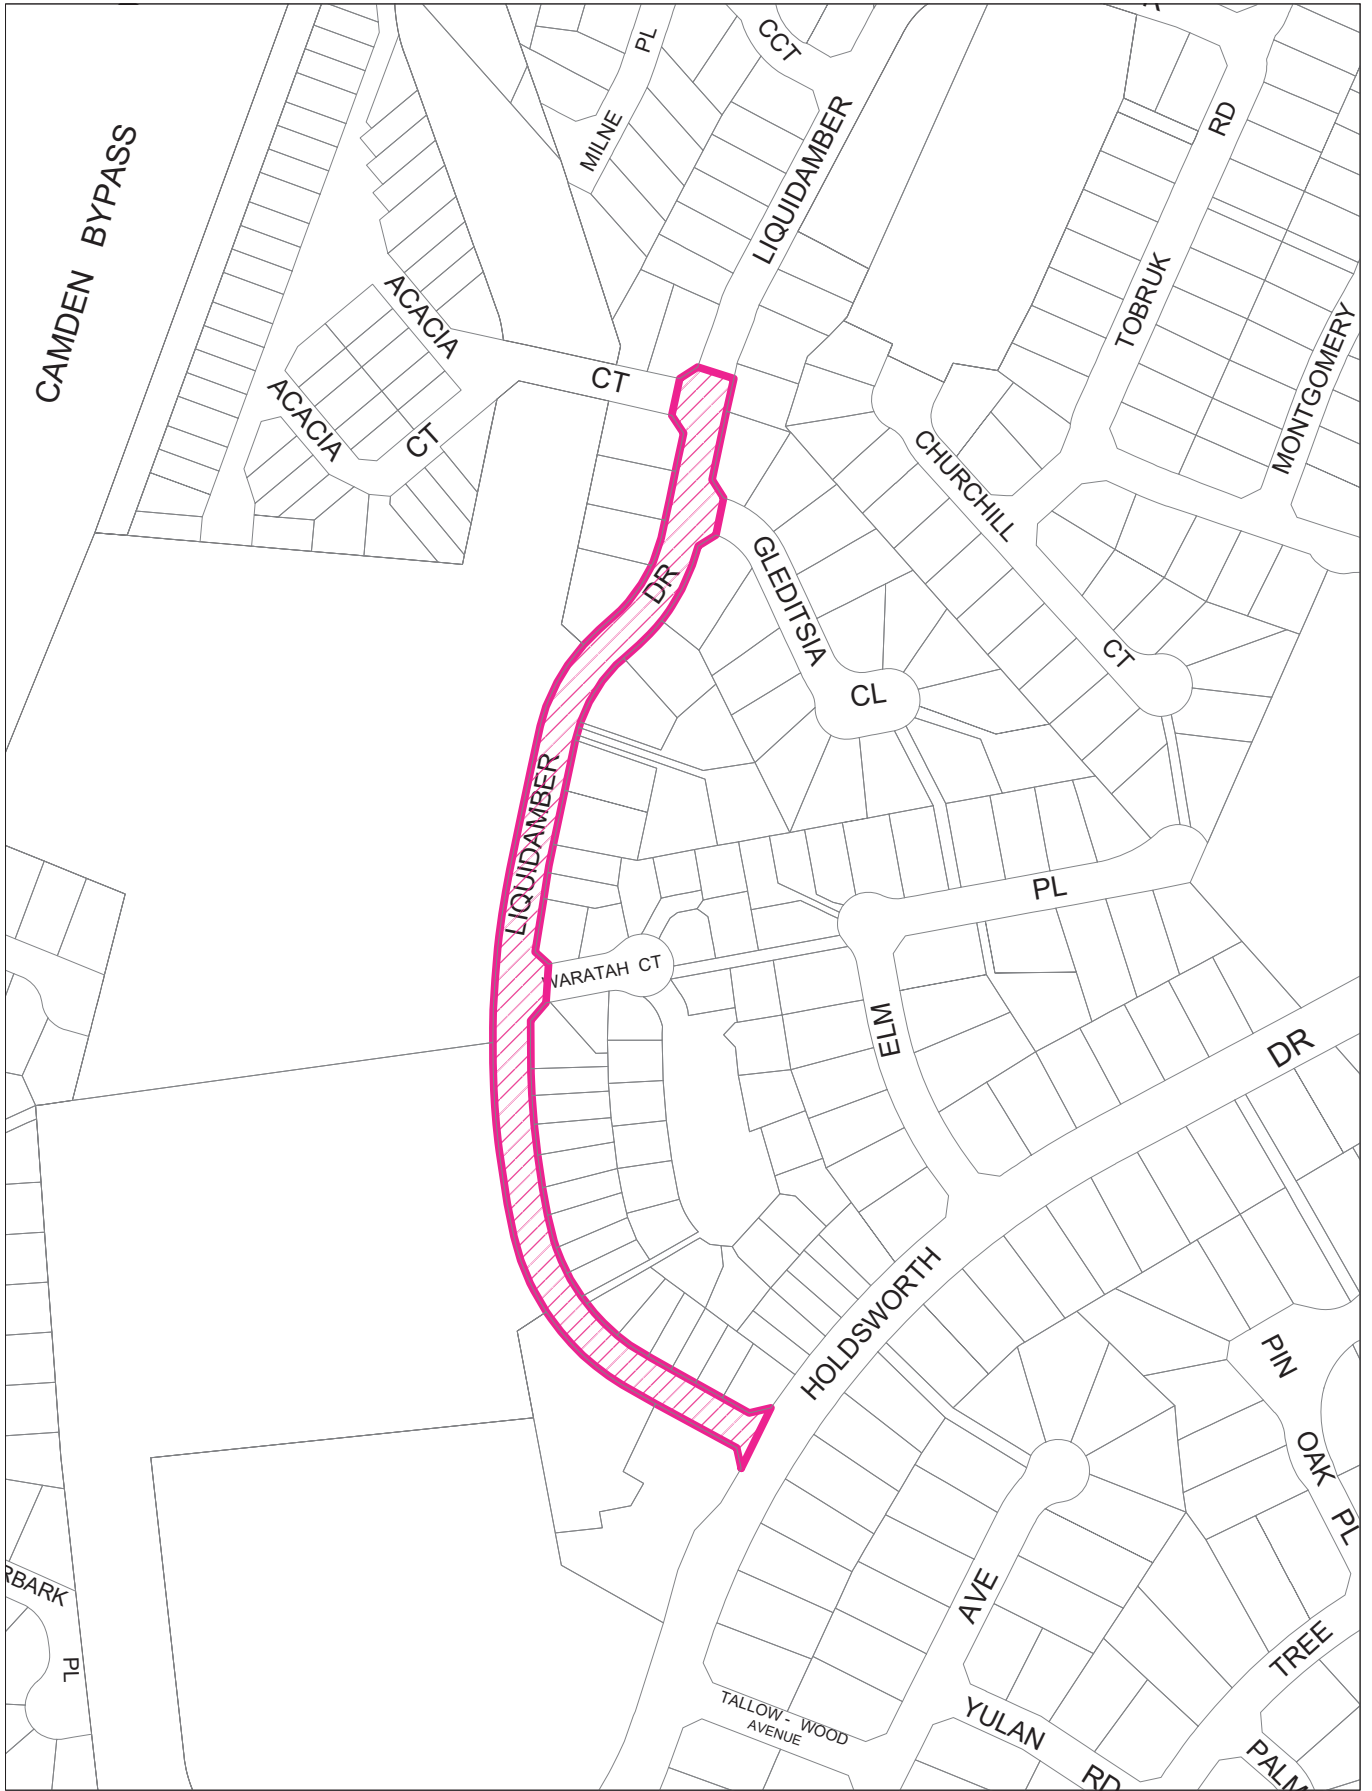

Narellan Vale – Alcohol Free Zone

- Liquidamber Drive, Narellan Vale – Between Holdsworth Drive and Acacia Court

Key

Alcohol Free Zone

Narellan Vale Alcohol Free Zone

“ Effective from February 2013 to January 2017”

Scale 1 : 3000