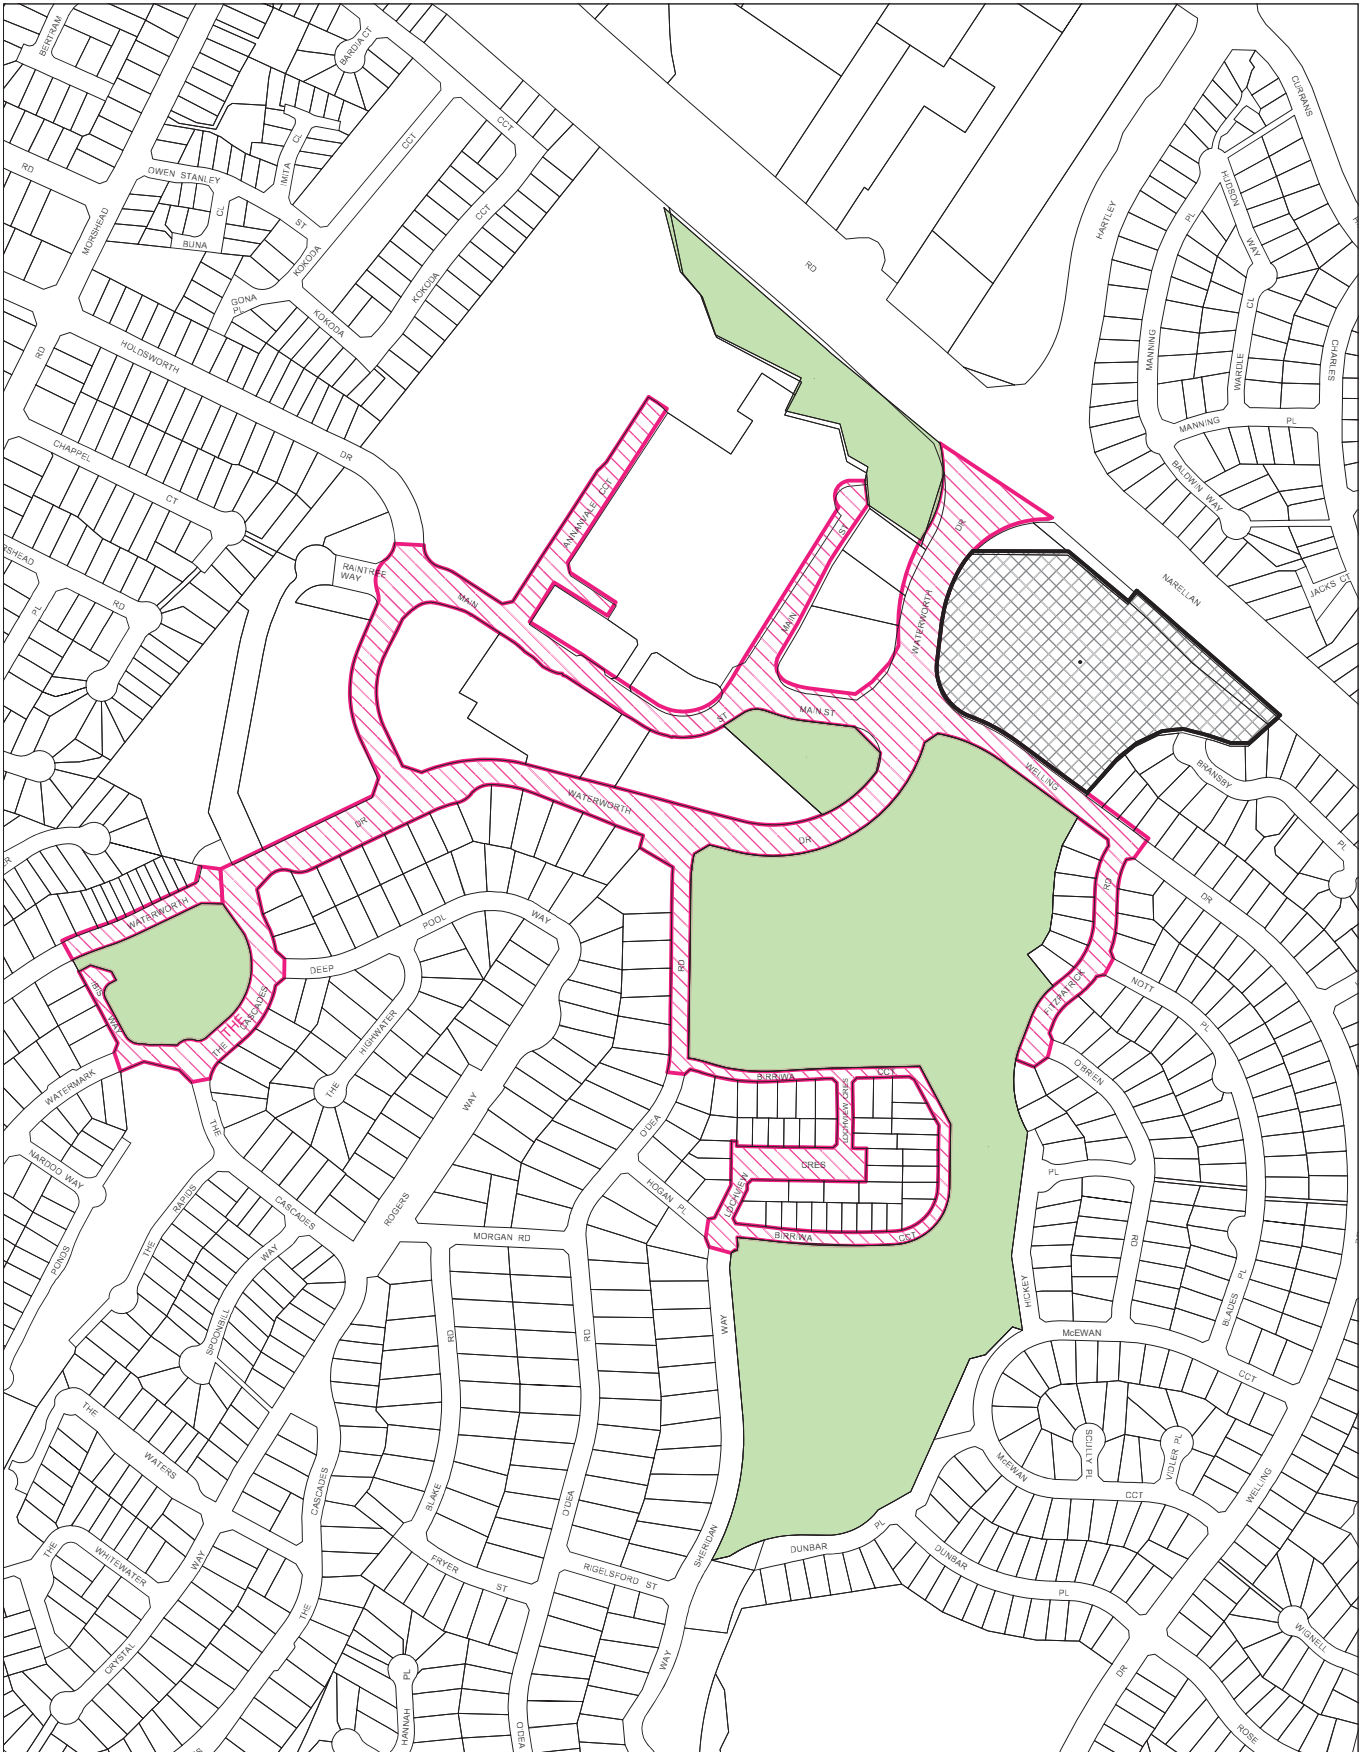

## Mount Annan – Alcohol Free Zones

- Main Street, Mount Annan
- Waterworth Drive, Mount Annan – Between Narellan Road and Ibis Way
- Ibis Way, Mount Annan
- Welling Drive, Mount Annan – Between Waterworth Drive and Birriwa Circuit
- Birriwa Circuit, Mount Annan
- Lochview Crescent, Mount Annan
- The Cascades, Mount Annan
- Fitzpatrick Road, Mount Annan

**Key**

-  Reserves
-  Mount Annan Leisure Centre
-  Subject Area

# Mount Annan Alcohol Free Zone

Scale 1 : 5000