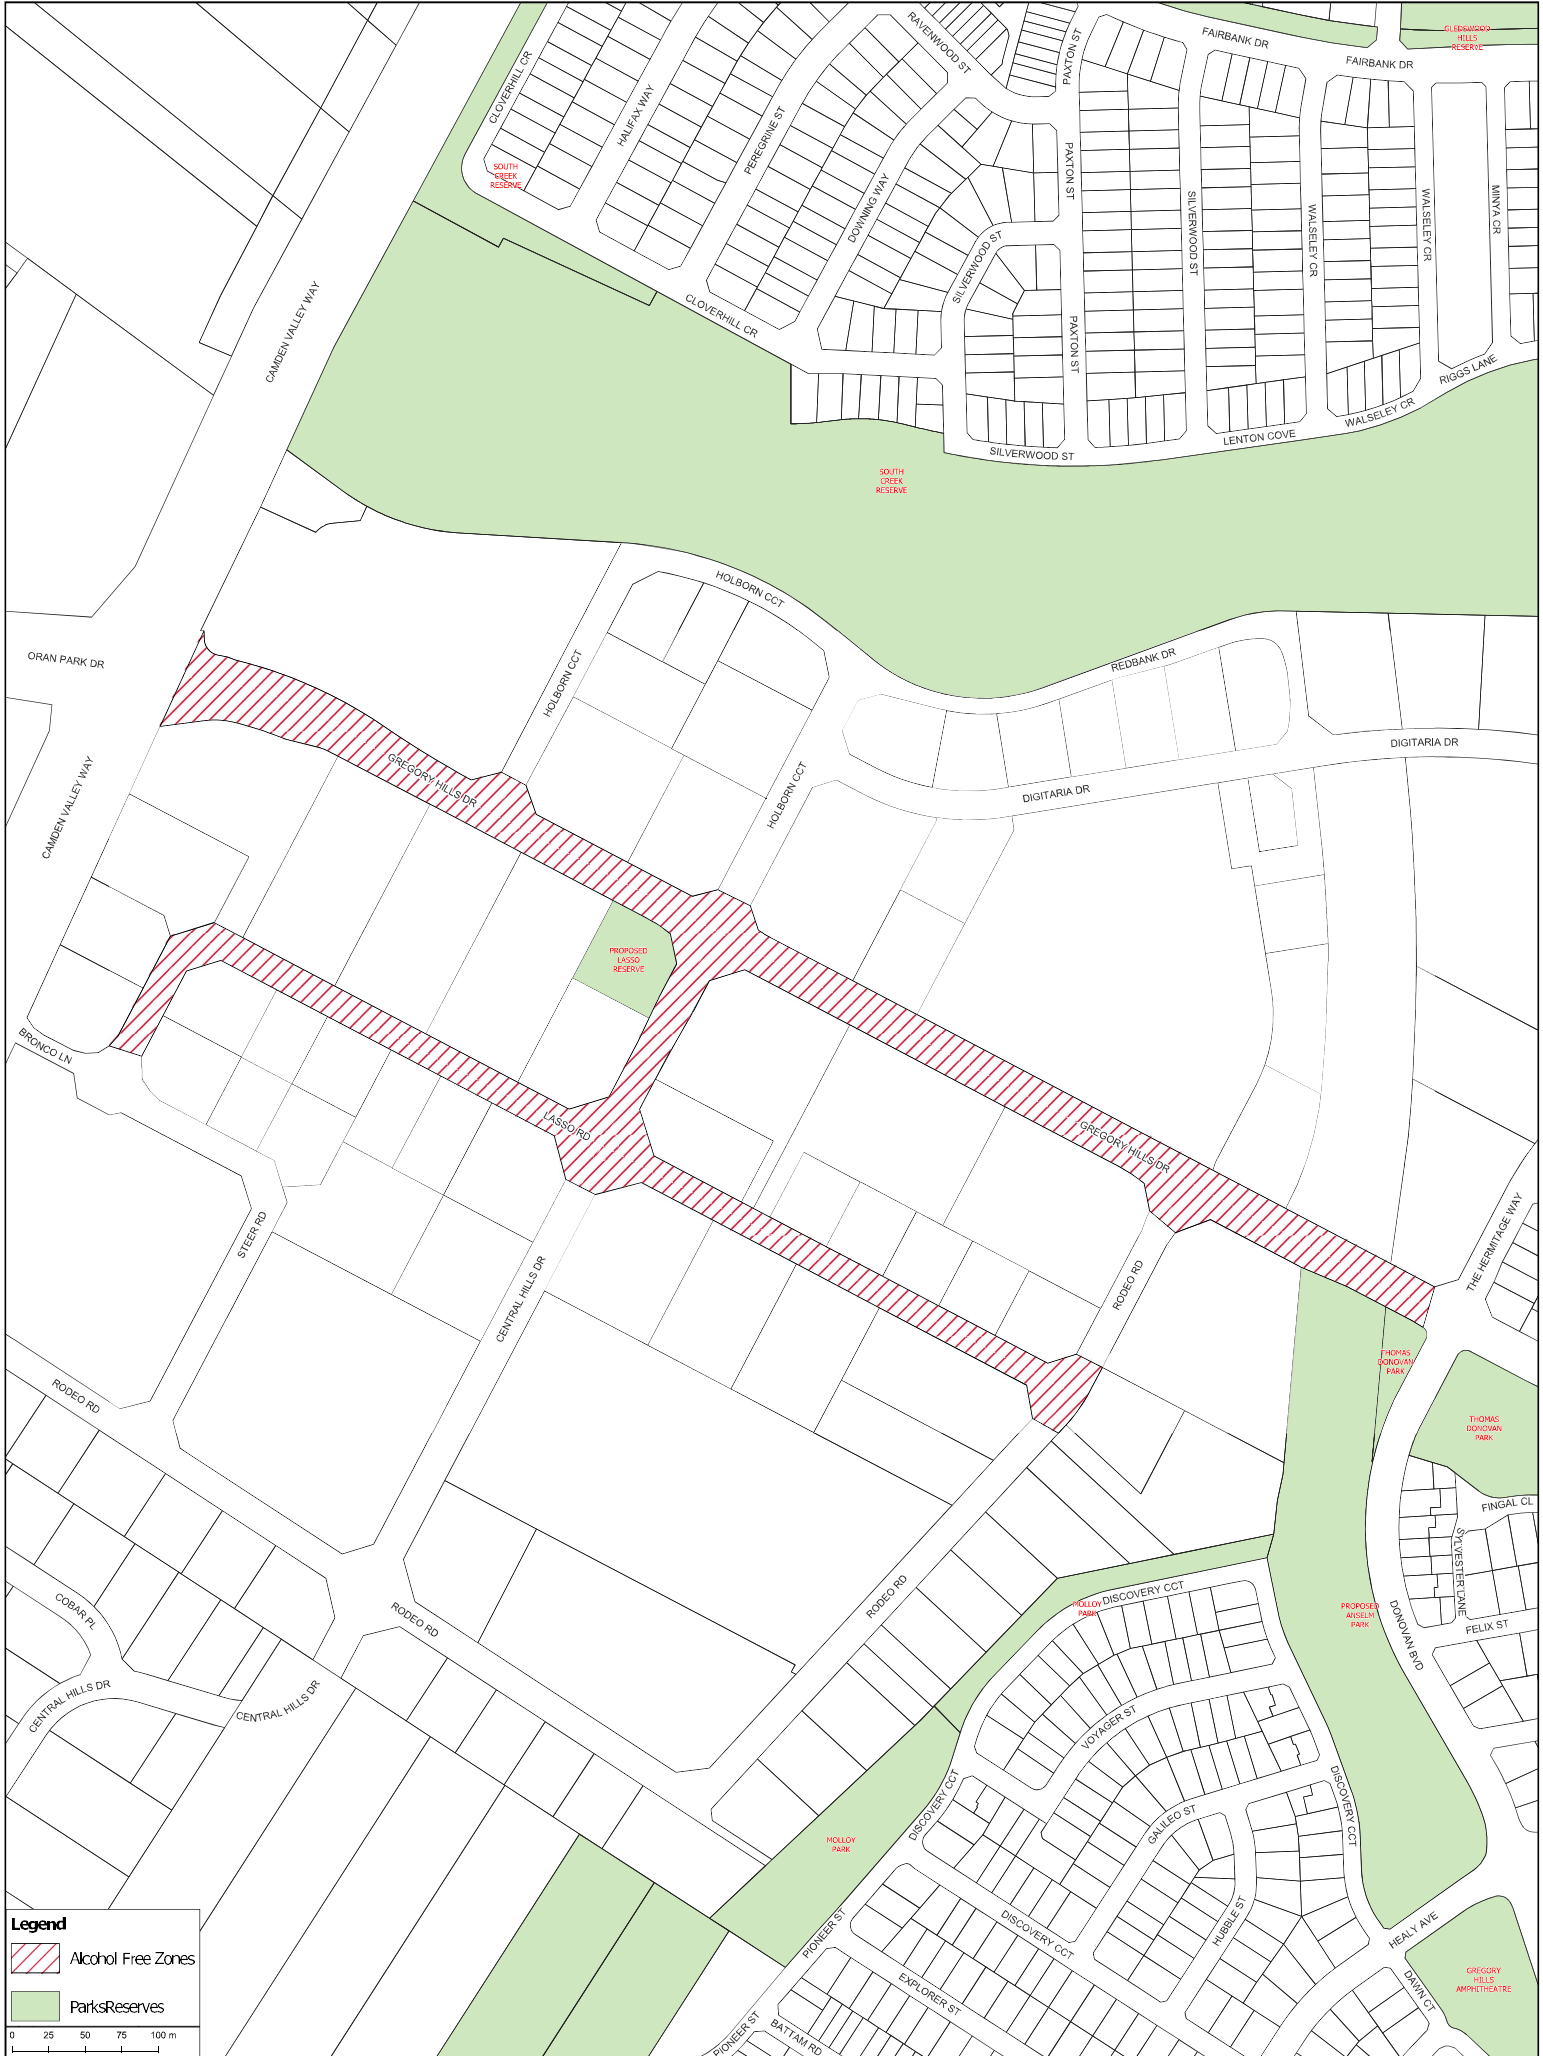

### Gregory Hills – Alcohol Free Zone

- Gregory Hills Drive, between Camden Valley Way and Donovan Boulevard
- Lasso Road, between Steer Road and Rodeo Road

**Legend**

- Alcohol Free Zones
- Parks/Reserves

0 25 50 75 100 m

**Gregory Hills Alcohol Free Zone**

DISCLAIMER: This map has been prepared from Council records by the Land Information Section. If you intend to rely on this information you should have it verified first. Camden Council accepts no responsibility for any errors or omissions. This map should not be reproduced without the permission of Camden Council.

MAP DATE:  
26-05-2023