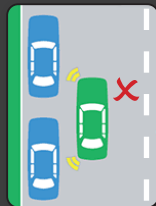

NO STOPPING signs

You must not stop in a No Stopping zone at any time.

If times of operation are shown on the sign, the restriction applies only at these times.

Other behaviours to avoid

- Parking in an intersection;
- Parking across driveways;
- Parking too close to corners;
- Stopping on crossings.

A road safety initiative of Camden Council.

NO PARKING signs

You can stop in this zone for a maximum of **2 minutes** to drop off or pick up passengers or goods. You must stay within **3 metres** of your vehicle at all times.

These signs may be supplementary signposted with a 'Kiss & Ride' sign.

Fine exceeds \$194
+ 2 demerit points

Double parking

Double parking causes a real safety risk to children and other road users. Do not double park to pick up, drop off or for any reason.